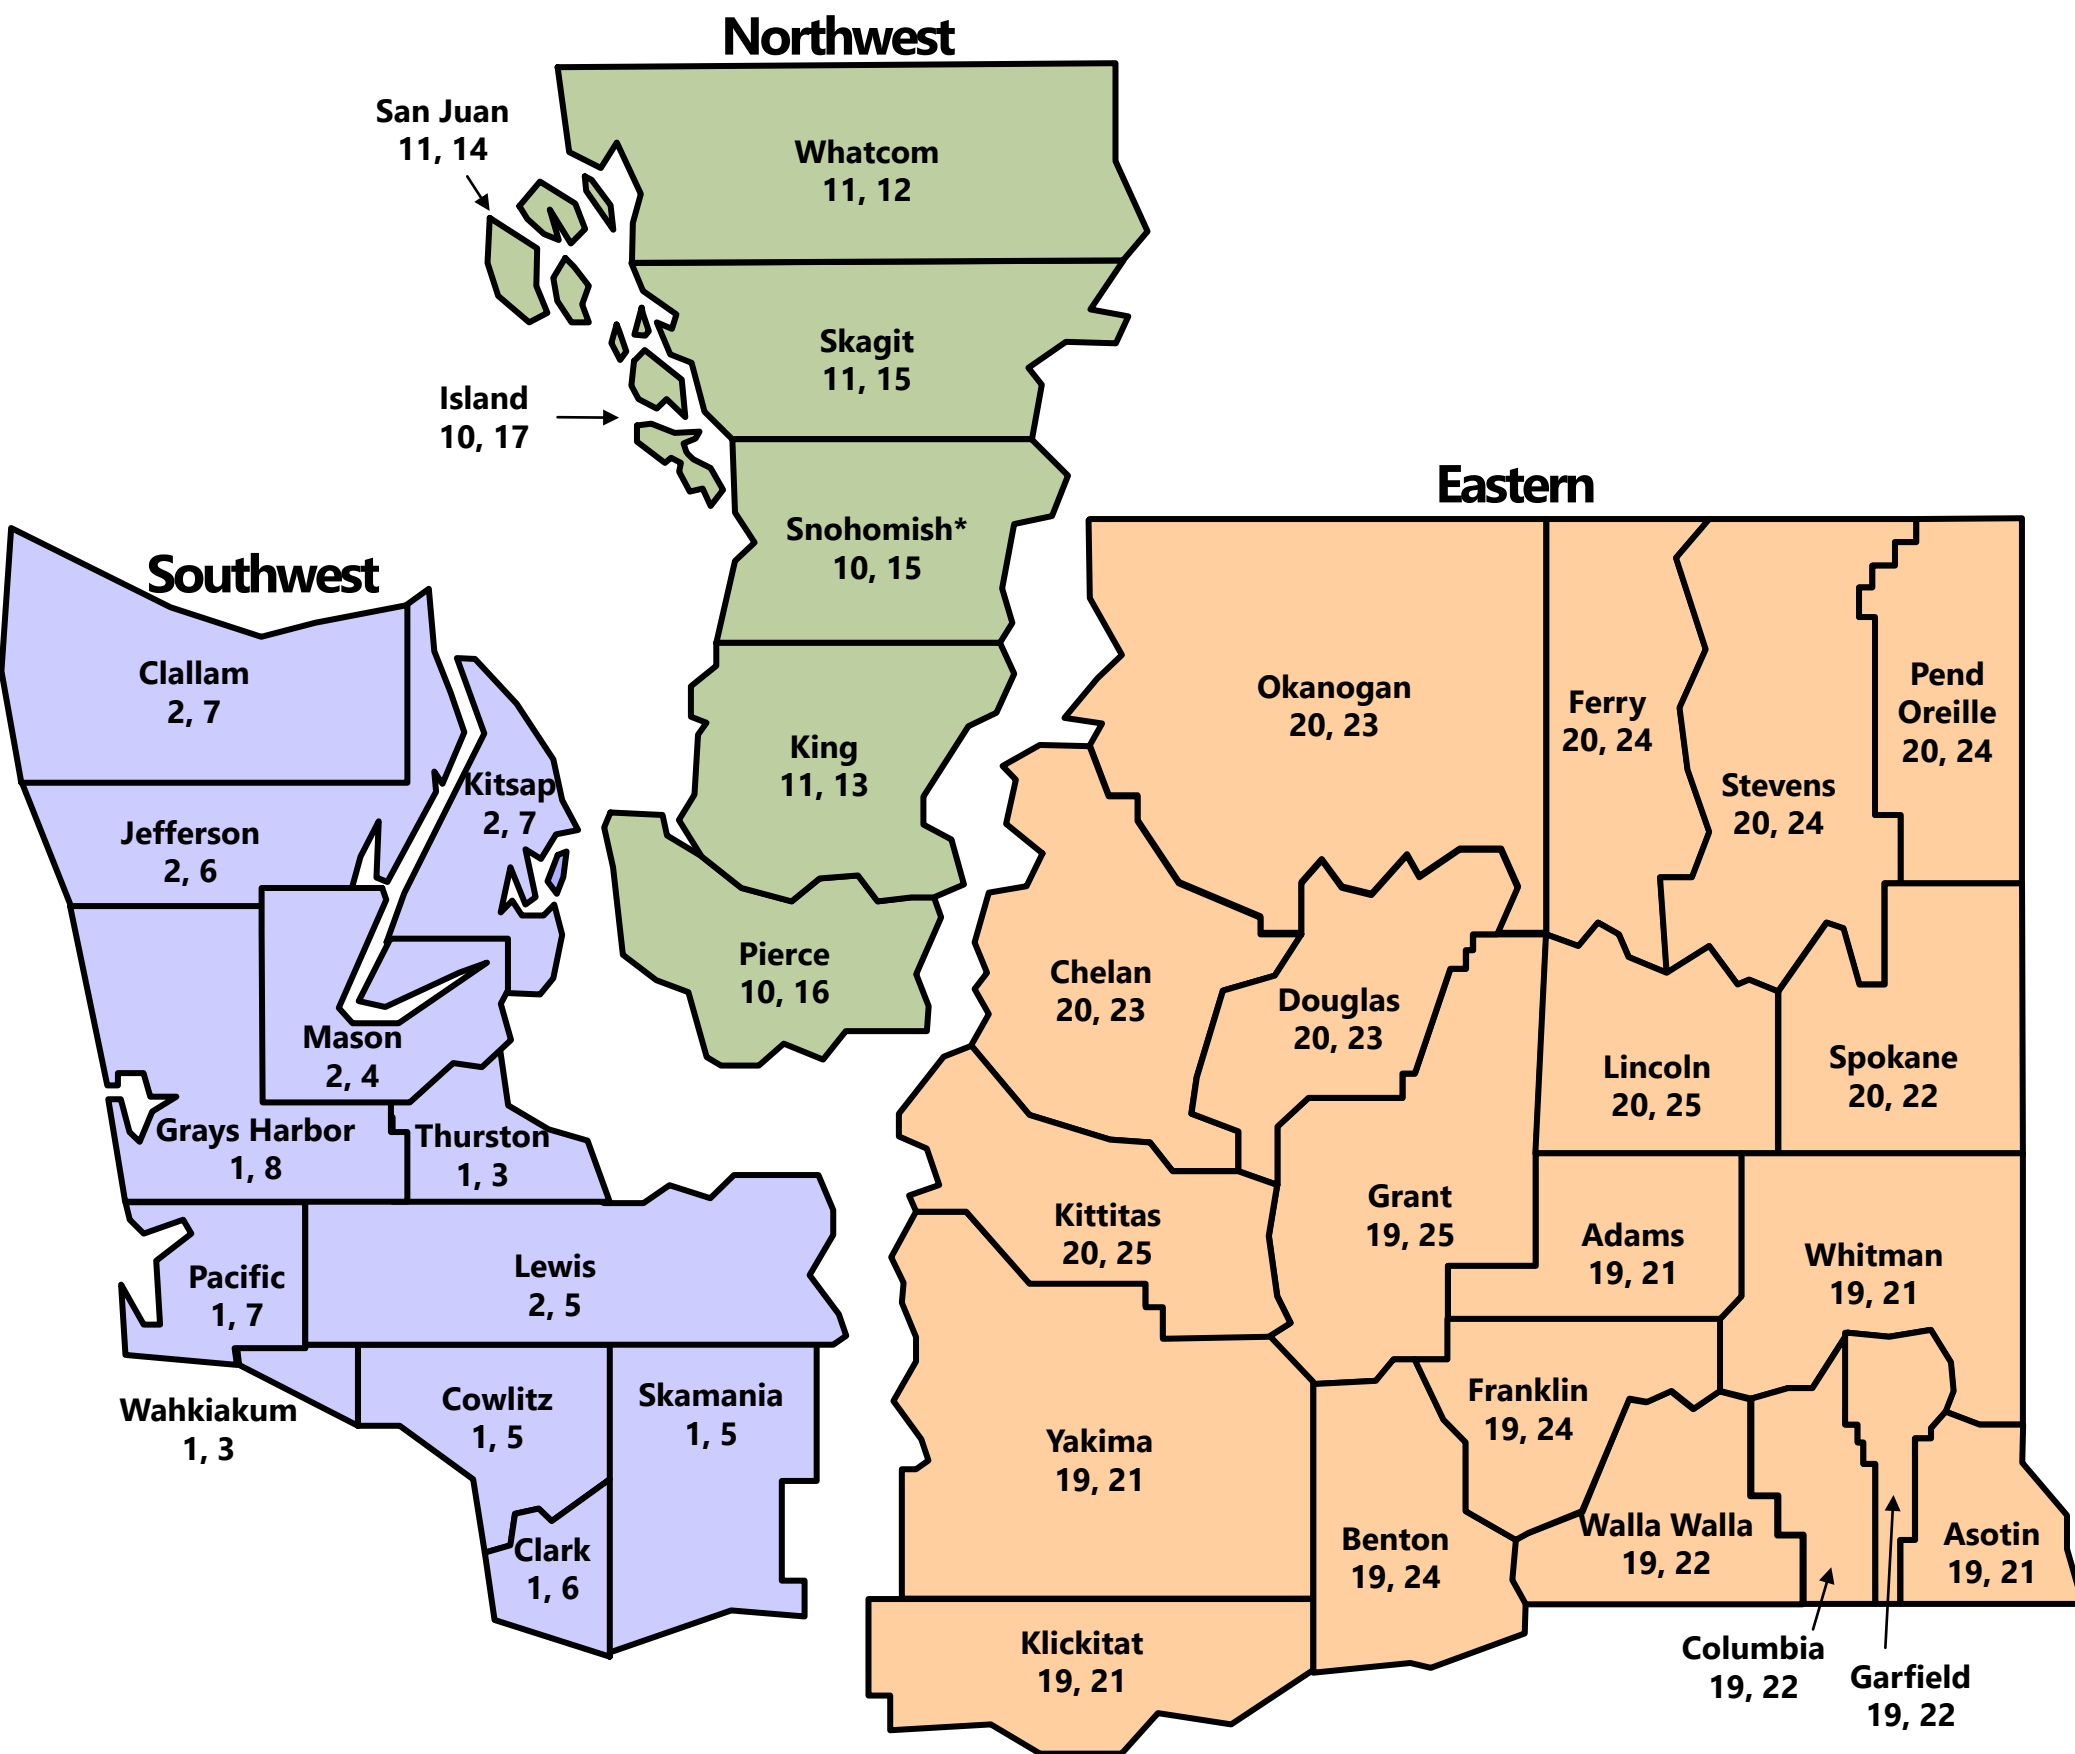

Regional Offices

Planning and Engineering Assignments

SWRO			NWRO			ERO		
Planning Staff			Planning Staff			Planning Staff		
1	Meredith Jones	564-233-1394	10	Jennifer Kropack & Crystal Nuno	253-395-6769	19	Jamie Clark	509-329-2137
2	Benjamin Majors	564-669-0855	11	Krista Chavez	253-395-6771	20	Brenda Smits	509-329-2122
Engineering Staff			Engineering Staff			Engineering Staff		
3	Candida Granillo-Dodds	564-669-3170	12	Laura McLaughlin, PE	253-395-6761	21	Andy Cervantes, PE	509-329-2120
4	Vacant	360-236-3030	13	Brietta Carter, PE	253-395-6770	22	Nick Fitzgerald, PE	509-329-2213
5	Phyo Kyaw	564-669-3849	14	Raquel Callans, PE	253-395-6778	23	Sheri Miller, PE	509-329-2123
6	R. Scott Pollock, PE	564-669-0854	15	PJ Wilkerson	253-395-6766	24	Nathan Ikehara, PE	509-329-2124
7	Cecilia Welch	564-669-0829	16	Carol Stuckey, PE	253-395-6763	25	Russell Mau, PE	509-329-2116
8	Vacant	360-236-3030	17	Alexis Medina	253-395-6764			